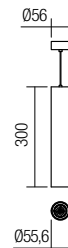

01-2148

01-2144

01-2156

01-2152

01-2160

**01-2147** Matt White  
**01-2148** Matt Black  
**01-2149** Matt Gold  
**01-2150** Matt Copper

GU10, 1 x max. 35W

**01-2143** Matt White  
**01-2144** Matt Black  
**01-2145** Matt Gold  
**01-2146** Matt Copper

GU10, 1 x max. 35W

**01-2155** Matt White  
**01-2156** Matt Black  
**01-2157** Matt Gold  
**01-2158** Matt Copper

GU10, 1 x max. 35W

**01-2151** Matt White  
**01-2152** Matt Black  
**01-2153** Matt Gold  
**01-2154** Matt Copper

GU10, 1 x max. 35W

**01-2159** Matt White  
**01-2160** Matt Black  
**01-2161** Matt Gold  
**01-2162** Matt Copper

GU10, 2 x max. 35W