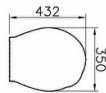

Name	WC Seat-TP-White
Collection	Universal
Color	White
Designer	VitrA Design Team
Soft close	No
Brand	VitrA
Finish	Standard
Thickness	Standard

Product code: 18-003-001

Description

Metal Hinge, Bottom Fixing

All drawings contain the necessary measurements which are subject to standard tolerances.

For exact measurements, in particular for customized installation scenarios, it can only be taken from the finished ceramic product.