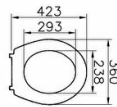

Name	WC Seat-TP-White
Collection	Universal
Color	White
Designer	VitrA Design Team
Soft close	No
Brand	VitrA
Finish	Standard
Thickness	Standard

Product code: 18-003-001

Description

Metal Hinge, Bottom Fixing

All drawings contain the necessary measurements which are subject to standard tolerances.

For exact measurements, in particular for customized installation scenarios, it can only be taken from the finished ceramic product.