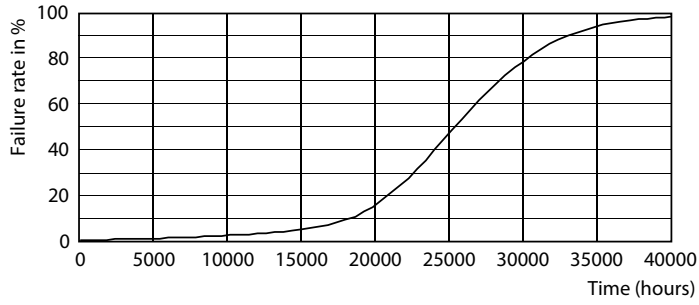

CorePro LEDspot MV

Lifetime

LEDspot Corepro 7-90W GU10 PAR16 830 60D ND

LEDspot Corepro 7-90W GU10 PAR16 830 60D ND