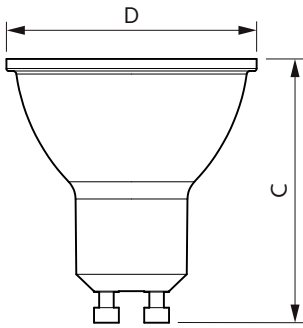

Product data

General Information	
Cap-Base	GU10 [GU10]
RoHS mark	RoHS mark
Nominal Lifetime (Nom)	25000 h
Switching Cycle	50000X
Technical Type	7-100W
Light Technical	
Color Code	865 [CCT of 6500K]
Beam Angle (Nom)	60°
Luminous Flux (Nom)	730 lm
Luminous Flux (Rated) (Nom)	730 lm
Luminous Intensity (Nom)	950 cd
Color Designation	Cool Daylight
Rated Beam Angle	60°
Correlated Color Temperature (Nom)	6500 K
Luminous Efficacy (rated) (Nom)	104.00 lm/W
Color Consistency	<6
Color Rendering Index (Nom)	80
LLMF At End Of Nominal Lifetime (Nom)	70 %
Luminous Flux in 90° Cone (Rated)	730 lm

Material Nr. (12NC)	929001895302
Net Weight (Piece)	0.036 kg

Dimensional drawing

GU10 220-240V 7-90W 670lm 6500K GU10 No

Product	D	C
Corepro LEDspot 730lm GU10 865 60D	50 mm	54 mm

Photometric data

LEDspot Corepro 7-100W GU10 PAR16 840 60D ND