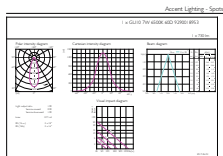

LEDspot Corepro 7-100W GU10 PAR16 865 60D ND