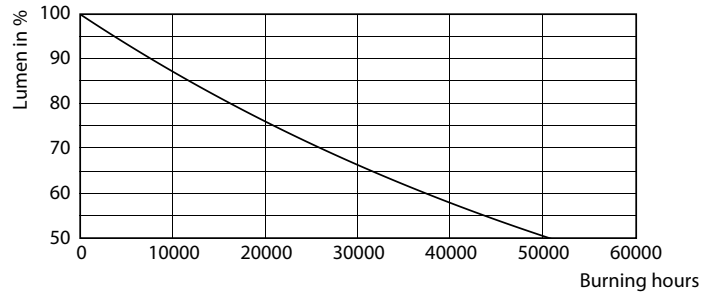

CorePro LEDspot MV

Lifetime

LEDspot Corepro 7-90W GU10 PAR16 830 60D ND

LEDspot Corepro 7-90W GU10 PAR16 830 60D ND