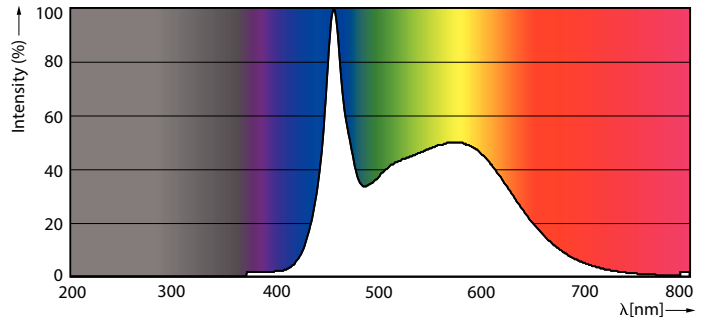

Product data

General Information	
Cap-Base	GU10 [GU10]
RoHS mark	RoHS mark
Nominal Lifetime (Nom)	25000 h
Switching Cycle	50000X
Technical Type	7-100W
Light Technical	
Color Code	865 [CCT of 6500K]
Beam Angle (Nom)	60°
Luminous Flux (Nom)	730 lm
Luminous Flux (Rated) (Nom)	730 lm
Luminous Intensity (Nom)	950 cd
Color Designation	Cool Daylight
Rated Beam Angle	60°
Correlated Color Temperature (Nom)	6500 K
Luminous Efficacy (rated) (Nom)	104.00 lm/W
Color Consistency	<6
Color Rendering Index (Nom)	80
LLMF At End Of Nominal Lifetime (Nom)	70 %
Luminous Flux in 90° Cone (Rated)	730 lm

Material Nr. (12NC)	929001895302
Net Weight (Piece)	0.036 kg

Dimensional drawing

GU10 220-240V 7-90W 670lm 6500K GU10 No

Product	D	C
Corepro LEDspot 730lm GU10 865 60D	50 mm	54 mm

Photometric data

LEDspot Corepro 7-100W GU10 PAR16 840 60D ND