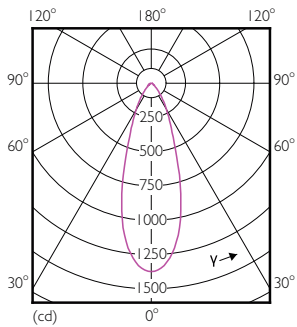

Product data

General Information	
Cap-Base	GU10 [GU10]
RoHS mark	RoHS mark
Nominal Lifetime (Nom)	25000 h
Switching Cycle	50000X
Technical Type	7-100W
Light Technical	
Color Code	865 [CCT of 6500K]
Beam Angle (Nom)	60°
Luminous Flux (Nom)	730 lm
Luminous Flux (Rated) (Nom)	730 lm
Luminous Intensity (Nom)	950 cd
Color Designation	Cool Daylight
Rated Beam Angle	60°
Correlated Color Temperature (Nom)	6500 K
Luminous Efficacy (rated) (Nom)	104.00 lm/W
Color Consistency	<6
Color Rendering Index (Nom)	80
LLMF At End Of Nominal Lifetime (Nom)	70 %
Luminous Flux in 90° Cone (Rated)	730 lm

Material Nr. (12NC)	929001895302
Net Weight (Piece)	0.036 kg

Dimensional drawing

GU10 220-240V 7-90W 670lm 6500K GU10 No

Product	D	C
Corepro LEDspot 730lm GU10 865 60D	50 mm	54 mm

Photometric data

LEDspot Corepro 7-100W GU10 PAR16 840 60D ND