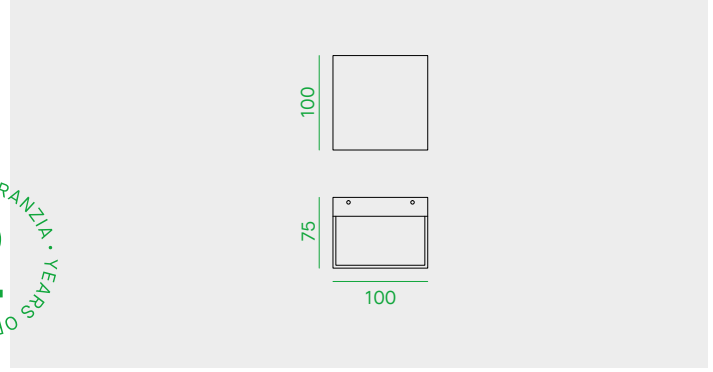

## BA10/1A (Alluminio – Aluminium)

Code	Nominal lumen	W	CCT	Beam
BA10/1A/3K/W	810	9	3000K	80x60°
BA10/1A/4K/W	900	9	4000K	80x60°
BA10/1A/3K/G	810	9	3000K	80x60°
BA10/1A/4K/G	900	9	4000K	80x60°

2 ANNI DI GARANZIA • YEARS OF GUARANTEE

Apparecchio LED per installazione a parete, con fascio mono direzionale.

LED fitting for wall-mounted installation, with mono direction emission.

Applique murale LED avec émission de lumière mono directionnelle.

Lebensdauer 36.000h (Lichtstrom 70%).

Corpo in alluminio pressofuso a basso contenuto di rame, verniciato grigio o bianco.

Body in grey or white painted die-cast aluminium, copper free.

Corps en fonderie d'aluminium à faible teneur en cuivre.