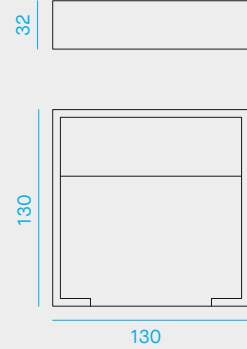

2 ANNI DI GARANZIA • YEARS OF WARRANTY

DL003

Code	Nominal lumen	W	CCT	Driver
DL003/BI	650	7,5	3000K	on-off
DL003/AL	650	7,5	3000K	on-off

Apparecchio LED a parete a luce indiretta.

LED SHARP.

Life time 40.000h (rendimento 70%).

Corpo in alluminio pressofuso verniciato bianco opaco o alluminio.

Alimentatore 220-240V - 50/60Hz incluso.

Wall-mounted LED luminaire for indirect light effect.

SHARP LED.

Life time 40.000h (70% lumen maintenance).

Body in die-cast aluminium painted mat white or aluminium.

220-240V - 50/60Hz power supply included.

Applique LED avec effet lumière indirecte.

LED SHARP.

Durée de vie 40.000h (rendement 70%).

Corps en presso fusion d'aluminium peint blanc ou aluminium.

Alimentation 220-240V - 50/60Hz incluse.

LED Wandleuchte mit indirektem Licht.

SHARP LED.

Lebensdauer 40.000h (Lichtstrom 70%).

Gehäuse aus Aluminium lackiert matt weiss oder Aluminium.

Netzgerät 220-240V - 50/60Hz enthalten.