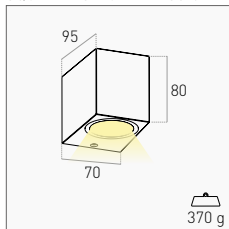

SQUARE - SINGLE EMISSION