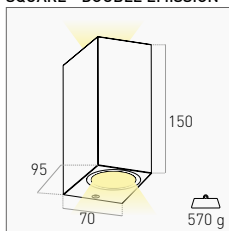

SQUARE - DOUBLE EMISSION