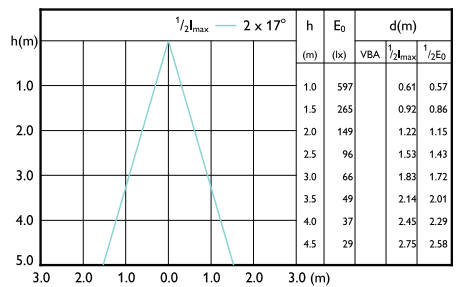

Beam diagram - CorePro LEDspot 4-50W GU10 830 36D DIM