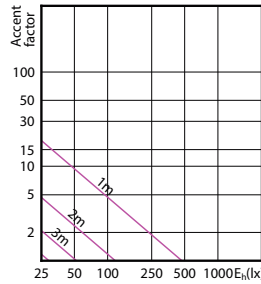

Accent Diagram - Corepro LEDspot 2.7-25W
GU10 830 36D