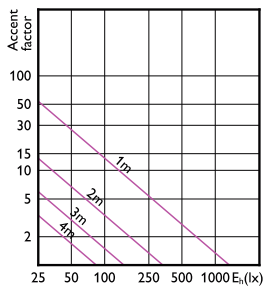

Accent Diagram - CorePro LEDspot 4.9-65W
GU10 840 36D ND