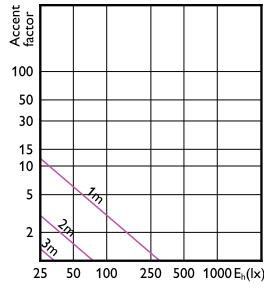

Accent Diagram - CorePro LEDspot 3-35W GU10
830 36D DIM