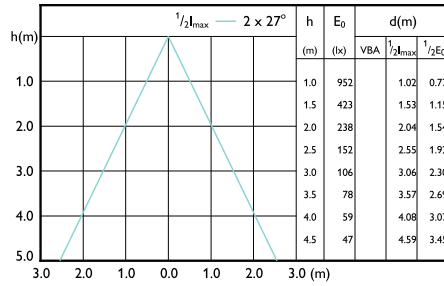

Beam diagram - CorePro LEDspot 730lm GU10 840 60D