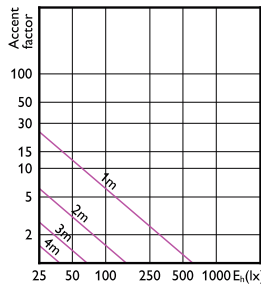

Accent Diagram - CorePro LEDspot 4-50W
GU10 827 36D DIM