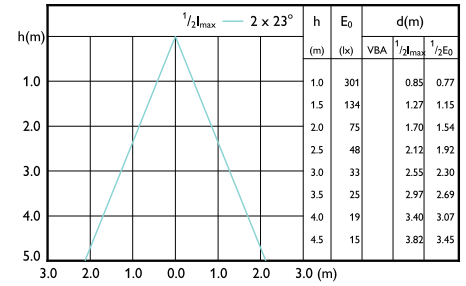

Beam diagram - CorePro LEDspot 3-35W GU10 830 36D DIM