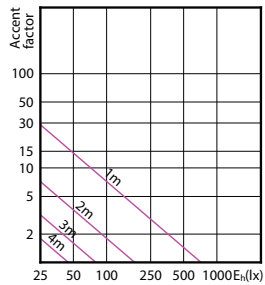

Accent Diagram - Corepro LEDspot 4.6-50W
GU10 865 36D