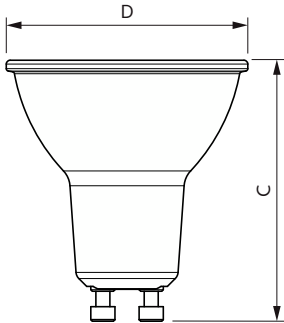

CorePro LEDspot MV

Disegno tecnico

Product	D	C
CorePro LEDspot 4.9-65W GU10 830 36D ND	50 mm	54 mm
CorePro LEDspot 4.9-65W GU10 840 36D ND	50 mm	54 mm
Corepro LEDspot 550lm GU10 830 120D	50 mm	54 mm
Corepro LEDspot 550lm GU10 840 120D	50 mm	54 mm
Corepro LEDspot 550lm GU10 865 120D	50 mm	54 mm

Product	D	C
Corepro LEDspot 670lm GU10 830 60D	50 mm	54 mm
Corepro LEDspot 730lm GU10 840 60D	50 mm	54 mm

Informazioni generali

Attacco GU10

Dati tecnici di illuminazione

LLMF a fine durata vita nominale (Nom) 70 %

Funzionamento e parte elettrica

Frequenza di ingresso Da 50 a 60 Hz

Tensione (Nom) 220-240 V

Tempo di avvio (Nom) 0,5 s

Meccanica e corpo

Forma lampadina PAR16

Dati tecnici di illuminazione

Order Code	Full Product Name	Angolo del fascio (Nom)	Temperatura del colore correlata	Intensità luminosa (Nom)
73022500	CorePro LEDspot 3-35W GU10 840 36D DIM	36 °	4000 K	500 cd
72135300	CorePro LEDspot 3-35W GU10 830 36D DIM	36 °	3000 K	500 cd
72137700	CorePro LEDspot 4-50W GU10 827 36D DIM	36 °	2700 K	700 cd

Order Code	Full Product Name	Angolo del fascio (Nom)	Temperatura del colore correlata	Intensità luminosa (Nom)
75251700	Corepro LEDspot 4.6-50W GU10 827 36D	36 °	2700 K	700 cd
75209800	Corepro LEDspot 2.7-25W GU10 827 36D	36 °	2700 K	470 cd
75253100	Corepro LEDspot 3.5-35W GU10 827 36D	36 °	2700 K	545 cd