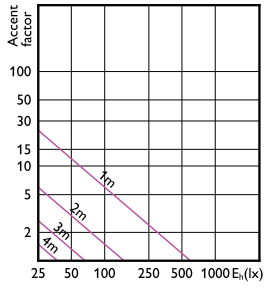

Accent Diagrams

Accent Diagram - CorePro LEDspot 4-50W
GU10 830 36D DIM