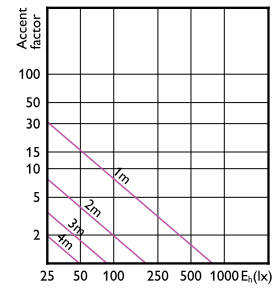

Accent Diagram - LEDspot GU10 50W 830 36D
6CT