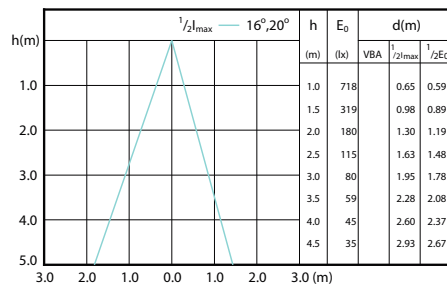

Beam diagram - Corepro LEDspot 4.6-50W GU10 827 36D

Beam diagram - Corepro LEDspot 4.6-50W GU10 865 36D