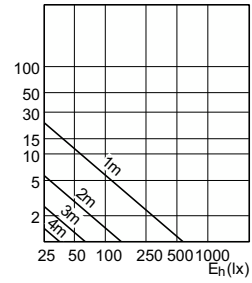

Accent Diagram - Corepro LEDspot 3.5-35W
GU10 827 36D