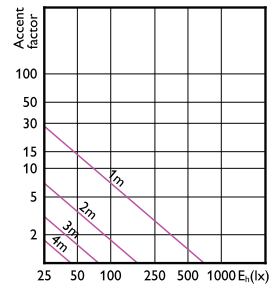

Accent Diagram - CorePro LEDspot 4-50W
GU10 840 36D DIM