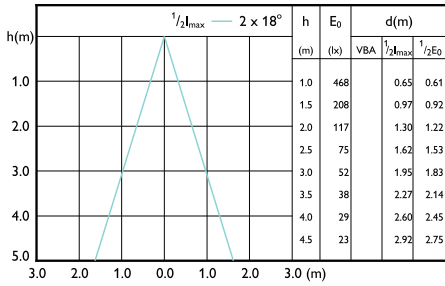

Accent Diagram - Corepro LEDspot 670lm GU10
830 60D

Accent Diagram - LEDspot GU10 50W 830 36D
6CT

Accent Diagram - CorePro LEDspot 4.9-65W
GU10 840 36D ND

Beam Diagrams

Beam diagram - CorePro LEDspot 3-35W GU10 840 36D DIM