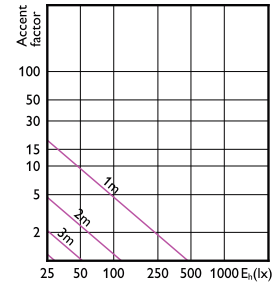

Accent Diagram - CorePro LEDspot 3-35W GU10
840 36D DIM