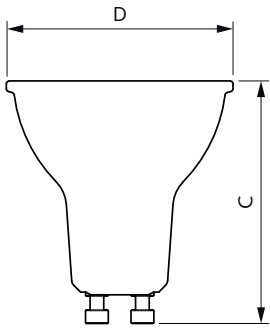

Product	D	C
CorePro LEDspot 3-35W GU10 830 36D DIM	50 mm	54 mm
CorePro LEDspot 3-35W GU10 840 36D DIM	50 mm	54 mm
CorePro LEDspot 4-50W GU10 827 36D DIM	50 mm	54 mm
CorePro LEDspot 4-50W GU10 830 36D DIM	50 mm	54 mm
CorePro LEDspot 4-50W GU10 840 36D DIM	50 mm	54 mm
Corepro LEDspot 2.7-25W GU10 827 36D	50 mm	53 mm
Corepro LEDspot 2.7-25W GU10 830 36D	50 mm	54 mm
Corepro LEDspot 2.7-25W GU10 840 36D	50 mm	54 mm
Corepro LEDspot 3.5-35W GU10 827 36D	50 mm	54 mm
Corepro LEDspot 3.5-35W GU10 830 36D	50 mm	54 mm
Corepro LEDspot 3.5-35W GU10 840 36D	50 mm	54 mm
Corepro LEDspot 4.6-50W GU10 827 36D	50 mm	54 mm
Corepro LEDspot 4.6-50W GU10 830 36D	50 mm	54 mm
Corepro LEDspot 4.6-50W GU10 840 36D	50 mm	54 mm
Corepro LEDspot 4.6-50W GU10 865 36D	50 mm	54 mm
Essential LED 4.6-50W GU10 865 36D	50 mm	54 mm

Product	D	C
LEDspot GU10 50W 830 36D 6CT	50 mm	54 mm

CorePro LEDspot MV

Disegno tecnico

Product	D	C
CorePro LEDspot 4.9-65W GU10 830 36D ND	50 mm	54 mm
CorePro LEDspot 4.9-65W GU10 840 36D ND	50 mm	54 mm
Corepro LEDspot 550lm GU10 830 120D	50 mm	54 mm
Corepro LEDspot 550lm GU10 840 120D	50 mm	54 mm
Corepro LEDspot 550lm GU10 865 120D	50 mm	54 mm