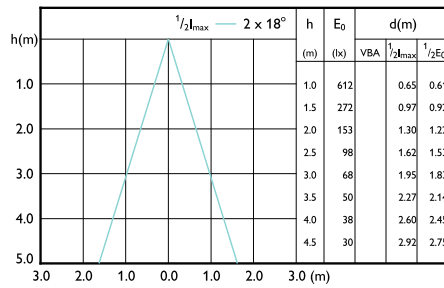

Beam Diagrams

Beam diagram - CorePro LEDspot 4-50W GU10 840 36D DIM

Beam diagram - CorePro LEDspot 730lm GU10 840 60D

Beam diagram - CorePro LEDspot 3-35W GU10 830 36D DIM

Beam diagram - LEDspot GU10 50W 830 36D 6CT