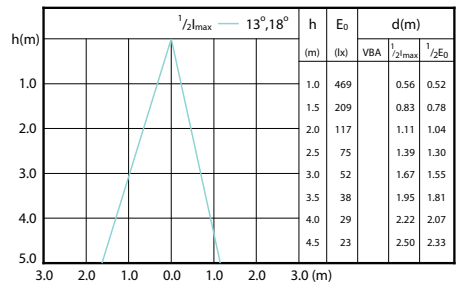

Beam diagram - CorePro LEDspot 4.9-65W GU10 840 36D ND

Beam diagram - Corepro LEDspot 2.7-25W GU10 827 36D

Beam diagram - Corepro LEDspot 3.5-35W GU10 827 36D

Beam diagram - Corepro LEDspot 4.6-50W GU10 827 36D