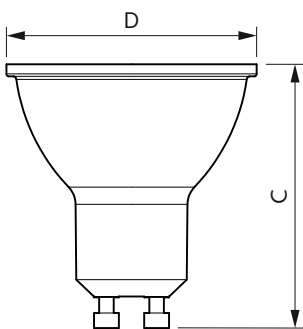

Applicazione

- Hotel, ristoranti, bar, caffè, musei, negozi
- Hall, corridoi, scale, servizi igienici, reception, esposizioni, espositori

CorePro LEDspot MV

Versions

LEDspot 50W GU10 PAR16 827-865 36D ND

Disegno tecnico

Product	D	C
CorePro LEDspot 3-35W GU10 830 36D DIM	50 mm	54 mm
CorePro LEDspot 3-35W GU10 840 36D DIM	50 mm	54 mm
CorePro LEDspot 4-50W GU10 827 36D DIM	50 mm	54 mm
CorePro LEDspot 4-50W GU10 830 36D DIM	50 mm	54 mm
CorePro LEDspot 4-50W GU10 840 36D DIM	50 mm	54 mm
Corepro LEDspot 2.7-25W GU10 827 36D	50 mm	53 mm
Corepro LEDspot 2.7-25W GU10 830 36D	50 mm	54 mm
Corepro LEDspot 2.7-25W GU10 840 36D	50 mm	54 mm
Corepro LEDspot 3.5-35W GU10 827 36D	50 mm	54 mm
Corepro LEDspot 3.5-35W GU10 830 36D	50 mm	54 mm
Corepro LEDspot 3.5-35W GU10 840 36D	50 mm	54 mm
Corepro LEDspot 4.6-50W GU10 827 36D	50 mm	54 mm
Corepro LEDspot 4.6-50W GU10 830 36D	50 mm	54 mm
Corepro LEDspot 4.6-50W GU10 840 36D	50 mm	54 mm
Corepro LEDspot 4.6-50W GU10 865 36D	50 mm	54 mm
Essential LED 4.6-50W GU10 865 36D	50 mm	54 mm