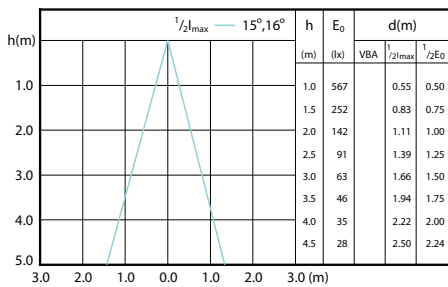

Beam diagram - Corepro LEDspot 3.5-35W GU10 827 36D

Beam diagram - Corepro LEDspot 3.5-35W GU10 830 36D