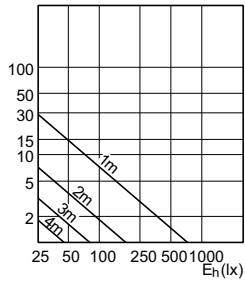

Accent Diagram - Corepro LEDspot 4.6-50W
GU10 827 36D