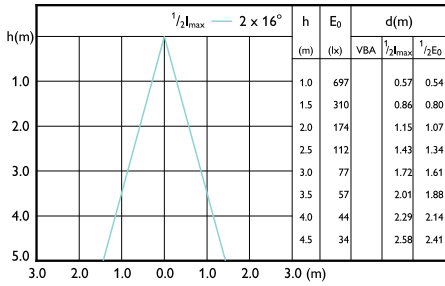

Beam Diagrams

Beam diagram - CorePro LEDspot 4-50W GU10 840 36D DIM