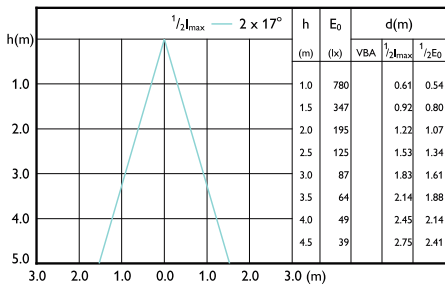

Beam Diagrams

Beam diagram - CorePro LEDspot 4-50W GU10 840 36D DIM

Beam diagram - CorePro LEDspot 730lm GU10 840 60D

Beam diagram - CorePro LEDspot 3-35W GU10 830 36D DIM

Beam diagram - LEDspot GU10 50W 830 36D 6CT