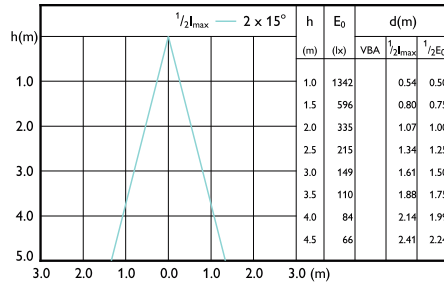

Accent Diagram - Corepro LEDspot 670lm GU10
830 60D

Accent Diagram - LEDspot GU10 50W 830 36D
6CT

Accent Diagram - CorePro LEDspot 4.9-65W
GU10 840 36D ND

Beam Diagrams

Beam diagram - CorePro LEDspot 3-35W GU10 840 36D DIM