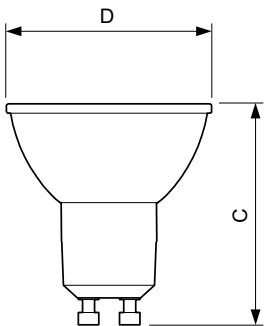

Product	D	C
CorePro LEDspot 3-35W GU10 830 36D DIM	50 mm	54 mm
CorePro LEDspot 3-35W GU10 840 36D DIM	50 mm	54 mm
CorePro LEDspot 4-50W GU10 827 36D DIM	50 mm	54 mm
CorePro LEDspot 4-50W GU10 830 36D DIM	50 mm	54 mm
CorePro LEDspot 4-50W GU10 840 36D DIM	50 mm	54 mm
Corepro LEDspot 2.7-25W GU10 827 36D	50 mm	53 mm
Corepro LEDspot 2.7-25W GU10 830 36D	50 mm	54 mm
Corepro LEDspot 2.7-25W GU10 840 36D	50 mm	54 mm
Corepro LEDspot 3.5-35W GU10 827 36D	50 mm	54 mm
Corepro LEDspot 3.5-35W GU10 830 36D	50 mm	54 mm
Corepro LEDspot 3.5-35W GU10 840 36D	50 mm	54 mm
Corepro LEDspot 4.6-50W GU10 827 36D	50 mm	54 mm
Corepro LEDspot 4.6-50W GU10 830 36D	50 mm	54 mm
Corepro LEDspot 4.6-50W GU10 840 36D	50 mm	54 mm
Corepro LEDspot 4.6-50W GU10 865 36D	50 mm	54 mm
Essential LED 4.6-50W GU10 865 36D	50 mm	54 mm