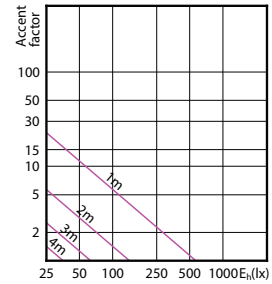

(cd/1000lm) 0°
— 0-180° — 90-270°

(cd/1000lm) 0°
— 0-180° — 90-270°

(cd) 0°
— 0-180° — 90-270°

(cd) 0°
— 0-180° — 90-270°

(cd) 0°
— 0-180° — 90-270°

CorePro LEDspot MV

Accent Diagrams

Accent Diagram - CorePro LEDspot 4.9-65W
GU10 830 36D ND

Accent Diagram - Corepro LEDspot 2.7-25W
GU10 827 36D

Accent Diagram - Corepro LEDspot 3.5-35W
GU10 827 36D

Accent Diagram - Corepro LEDspot 4.6-50W
GU10 827 36D

Accent Diagram - Corepro LEDspot 2.7-25W
GU10 830 36D