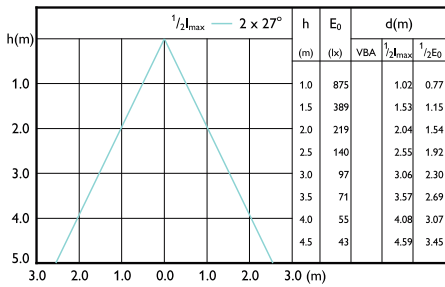

Beam diagram - CorePro LEDspot 670lm GU10 830 60D