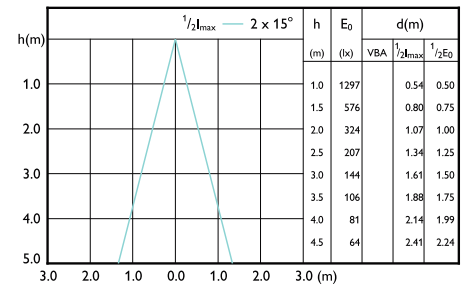

Beam diagram - CorePro LEDspot 4.9-65W GU10 830 36D ND