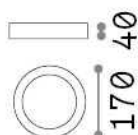

Info sorgente e prestazionali

Sorgente integrata	Integrated LED module
Sorgente sostituibile	No
Potenza	13,5 W
Emissione	Direct
Consumo massimo	max 13,5 W
Caratteristiche LED	LED SMD
CCT LED	3000 K
Durata LED (t. 25°c)	30000 h
CRI	> 80
Fascio luminoso	110°
Flusso sorgente	1250 lm
Flusso utile	1100 lm
Potenza in stand-by	< 0.50 W