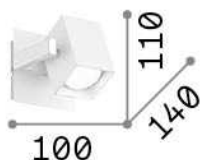

Info sorgente e prestazionali

Sorgente integrata	Light bulb (not included)
Sorgente sostituibile	Replaceable
Potenza	GU10 max 1 x 50 W
Emissione	Direct
Consumo massimo	-