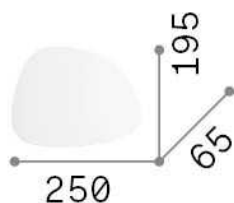

Info sorgente e prestazionali

Sorgente integrata	Integrated LED module
Sorgente sostituibile	Replaceable (by qualified operators only)
Potenza	LED 16,5 W
Emissione	Indirect
Consumo massimo	max 16,5 W
Caratteristiche LED	LED SMD BRIDGELUX
CCT LED	3000 K
Durata LED (t. 25°c)	50000 h
CRI	> 90
SDCM	3
Flusso sorgente	1500 lm
Flusso utile	920 lm
Potenza in stand-by	< 0.50 W