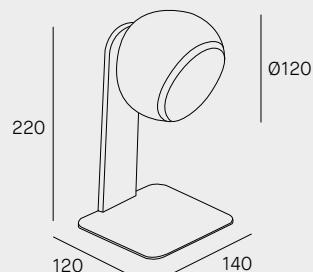

EC001

Code	W	CCT	Color
EC001/2K/R	1.5	2700K	Rosso/Red
EC001/2K/T	1.5	2700K	Turchese/Turquoise
EC001/2K/Y	1.5	2700K	Giallo/Yellow
EC001/2K/O	1.5	2700K	Arancione/Orange
EC001/2K/W	1.5	2700K	Bianco/White

Lampada portatile da tavolo con batteria ricaricabile. Attacco con calamita.
Accessori per installazione a sospensione e a parete da ordinare separatamente.

LED rechargeable portable table light. Magnetic placement.
Accessories for suspended and wall installation to be ordered separately.

SMD LED
Dim 3 step (25%-50%-100%)
Durata: 100% 5 ore, 50% 10 ore, 25% 20 ore

SMD LED
Dim 3 step (25%-50%-100%)
Discharge time: 100% 5 hrs, 50% 10 hrs, 25% 20 hrs

Base in alluminio verniciato nero. Corpo in materiale plastico con diffusore opale.

Base in black painted aluminum. Plastic body with opal diffuser.

Accessori inclusi: caricabatterie USB 5Vdc-1.5A e cavo USB-C 2m

Accessories included: 5Vdc-1.5A USB battery charger and 2m USB-C cable

Corpo lampada orientabile a fissaggio magnetico.
Magnetic-fixed adjustable body.