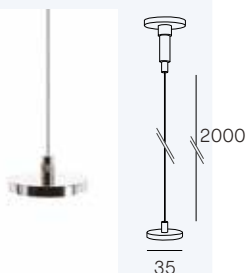

Accessori su richiesta / Accessories upon request:

Kit per versione a sospensione
Kit for suspended version

KIT/EC001/3

Kit per versione a parete
Kit for wall version

KIT/EC001/1