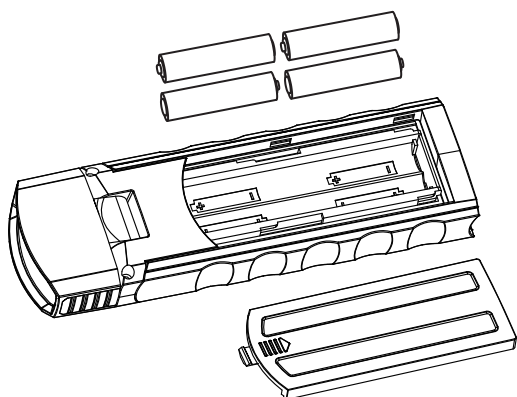

Paulmann

Safety Instructions

IP20

Info

www.paulmann.com

Paulmann Licht GmbH
Quezinger Feld 2
31832 Springe
Germany

www.paulmann.com

Art.-Nr. : 789.70
PEN 07/17

1x

A

not incl.

4 x AAA Battery

B

C