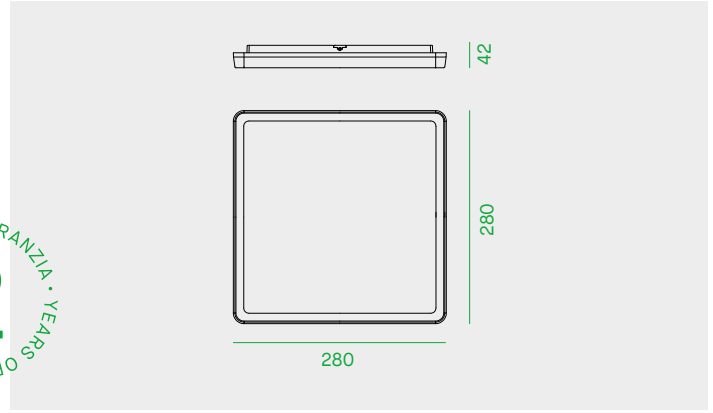

## PLIS28

Code	Nominal/lm	Real/lm	System/W	CCT	Beam
PLIS28/3K	1650	1530	18	3000K	110°
PLIS28/4K	1650	1530	18	4000K	110°

2 ANNI DI GARANZIA • YEARS OF WARRANTY

Plafoniera LED quadra IP65 per installazione a plafone e a parete.

LED 2835

Life time 30.000h (rendimento 70%).

Corpo e anello in policarbonato bianco e diffusore opale.

Alimentatore 220-240V - 50/60Hz incluso.

IP65 square LED fitting for ceiling and wall-mounted installation

2835 LED.

Life time 30.000h (70% lumen maintenance).

White polycarbonate body and ring, opal diffuser.

220-240V - 50/60Hz power supply included.

Plafonnier LED carré pour installation au plafond ou au mur en IP65