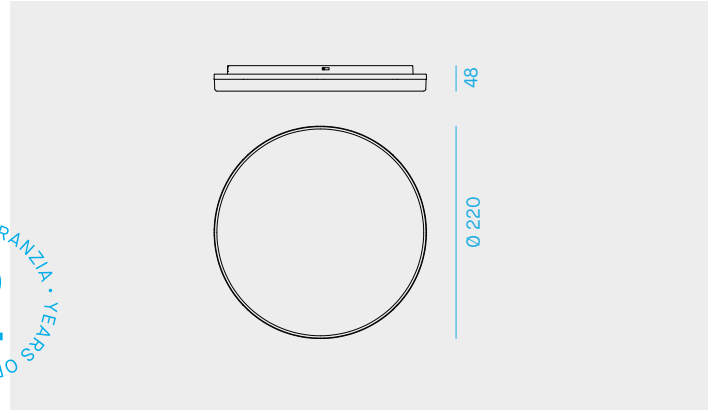

2 ANNI DI GARANZIA • YEARS OF GUARANTEE

Plafoniera LED tonda IP20 per installazione a plafone e a parete.

LED 2835

Life time 30.000h (rendimento 70%).

Corpo in policarbonato bianco e diffusore opale.

Alimentatore 220-240V - 50/60Hz incluso.

IP20 round LED fitting for ceiling and wall-mounted installation

2835 LED.

Life time 30.000h (70% lumen maintenance).

White polycarbonate body, opal diffuser.

220-240V - 50/60Hz power supply included.

Plafonnier LED rond pour installation au plafond ou au mur en IP20

LED 2835

Durée de vie 30.000h (rendement 70%).

Corps en polycarbonate blanc, diffuseur opale.

Alimentation 220-240V - 50/60Hz incluse.

IP20 runde LED-Deckenleuchte für Decke- und Wandmontage.

2835 LED.

Lebensdauer 30.000h (Lichtstrom 70%).

Gehäuse aus weissem Polycarbonat, opaler Diffusor

Netzgerät 220-240V - 50/60Hz enthalten.