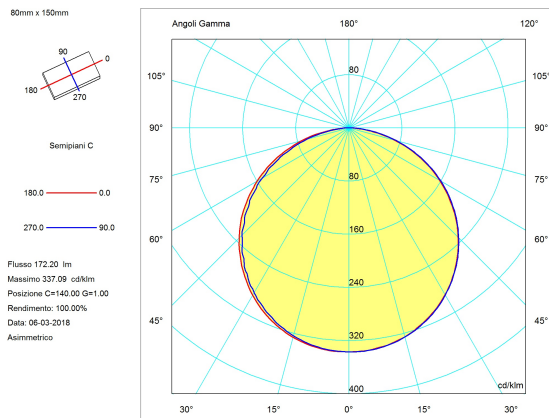

Photometric curves:

Lombardo S.r.l.

Via Pizzigoni 3, Villongo (BG) - 24060 - Italy - T 0039 035 939 411 - F 0039 035 939 496 - E info@lombardo.it

lombardo.it