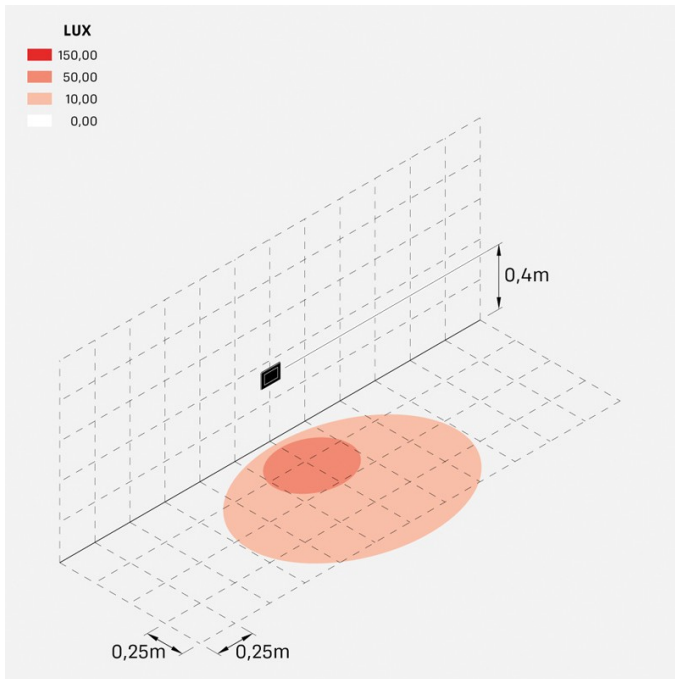

Stile next 503

LL641D3

LOMBARDO

Technical information:

Installation:	Post, Wall, Wall recess, Ceiling recess, Ceiling
Material:	Aluminium
Diffuser type:	Serigraphed glass
Lamp type:	LED
Colour temperature:	3000K, lm -5%
CRI:	>80
Photobiological risk:	RG0
Power consumption (Watt):	6
Lumen:	720
Real Lumen:	170
Power supply:	✓ integrated
LED:	220-240 V
Insulation class:	⊕ CL.I
Type of protection:	IP 66
Resistance to breakage:	IK 06 1J xx3
Standards and Marks of Conformity:	CE UK ENEC

Possible choice of serigraphed glass in 3 different colours: black – HT grey – corten. Single cable entry at the back.

Stile next 503

LL641D3

LOMBARDO

Stile next 503

LL641D3

LOMBARDO

Lighting simulation: