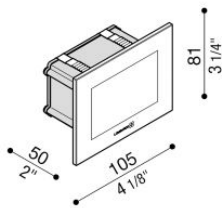

Stile next 503

LL641D3

LOMBARDO

Technical information:

Installation:	Post, Wall, Wall recess, Ceiling recess, Ceiling
Material:	Aluminium
Diffuser type:	Serigraphed glass
Lamp type:	LED
Colour temperature:	3000K, lm -5%
CRI:	>80
Photobiological risk:	RG0
Power consumption (Watt):	6
Lumen:	720
Real Lumen:	170
Power supply:	✓ integrated
LED:	220-240 V
Insulation class:	⊕ CL.I
Type of protection:	IP 66
Resistance to breakage:	IK 06 1J xx3
Standards and Marks of Conformity:	CE UK ENEC