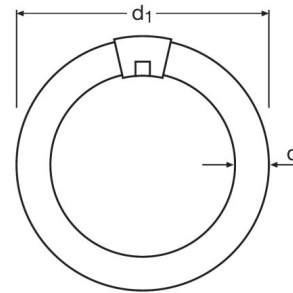

L 40 W/840 G10Q

Product code 4050300014845

	G10q
	406.0 mm
	406.0 mm
	–
W	40.00 W
lm	3200 lm
	–
	–
	3200 lm
	3200 lm
cd	–
K	4000 K
COLOUR	LUMILUX Cool White
R_a	80...89
t [h]	9000 h
	–
V	–
Hz	–

	–
	–
	–
	–
	–
Hg	5.0 mg
	A
	48 kWh/1000h