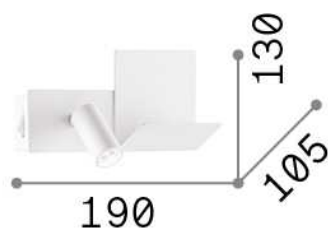

Info sorgente e prestazionali

Sorgente integrata	Integrated LED module
Sorgente sostituibile	Replaceable (by qualified operators only)
Potenza	4,5 W
Emissione	Direct
Consumo massimo	max 4,50 W
Caratteristiche LED	LED SMD
CCT LED	3000 K
Durata LED (t. 25°c)	20000 h
CRI	> 80
Fascio luminoso	25°
Flusso sorgente	250 lm
Flusso utile	210 lm
Rischio fotobiologico	2
Potenza in stand-by	< 0.50 W