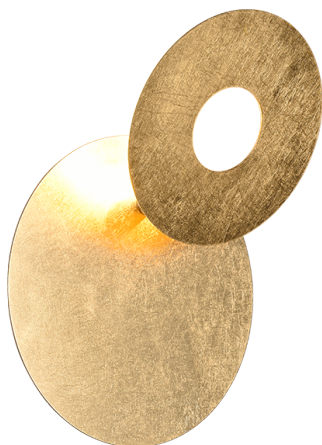

## LEANO – 240310179

incl. 1x SMD, 6W · 1x 560lm, 3000K

- **Girevole**
- **IP20**
- **Illuminazione a scomparsa**
- **Luminosità non regolabile**

Gold at its best! With the golden LEANO wall light, you can create an atmospheric, elegant ambience in your home. The indirect lighting and the individually adjustable geometric body element conjure up a sophisticated decoration with an impressive wow effect for your entrance area or living area. The unusual design and the gold-coloured metal enhance your interior with ease and bring a touch of glamour to your retreat. The luminaire also features modern LED technology, which is characterised by high light quality and energy efficiency. Compared to conventional halogen light sources, up to 80% of energy costs can be saved. LED light sources also have a long service life, produce less heat and protect the environment.

### Costruzione materiale

Metallo · Oro

### Dimensioni prodotto

Diametro: 18cm

Peso: 0,6kg