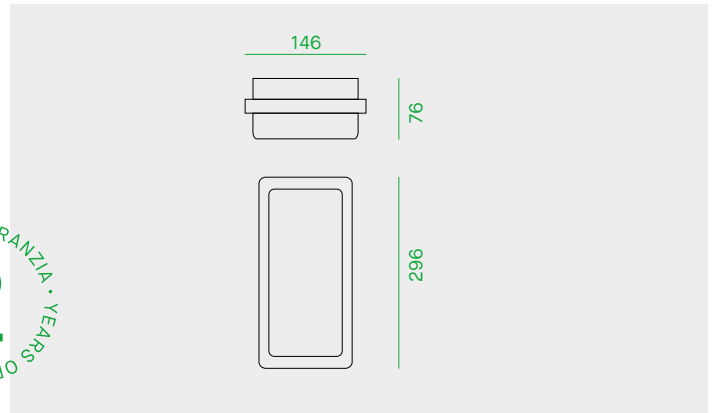

## PLR27

Code	Nominal lumen	W	CCT	Beam
PLR27/3K	2100	20	3000K	120°
PLR27/4K	2100	20	4000K	120°

2 ANNI DI GARANZIA • YEARS OF GUARANTEE

Plafoniera LED per installazione a soffitto o a parete.

LED fitting for ceiling or wall mounted installation.

Plafonnier LED pour installation au plafond ou au mur.

LED Decken- Wandleuchten.

LED HONGLI 2835

2835 HONGLI LED.

LED HONGLI 2835

2835 HONGLI LED.

Life time 50.000h (rendimento 70%).

Life time 50.000h (70% lumen maintenance).

Durée de vie 50.000h (rendement 70%).

Lebensdauer 50.000h (Lichtstrom 70%).

Corpo in policarbonato colore grigio.

Gray polycarbonate body.

Corps en polycarbonate gris.

Grauer Polykarbonatkörper.

Diffusore in policarbonato opale.