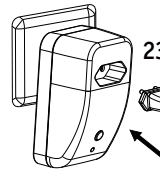

230V

500.19

**Transformer/
LED Driver**

C