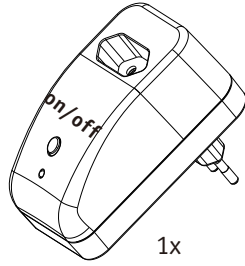

Art.-Nr.:
500.19

1x

Bluetooth Europlug Switch

INPUT: 230V~50Hz max.2.5A

OUTPUT:230V~50Hz
max.400W (Resistive Load)
max.75W (Capacitive Load)

(+MA 0326)PKE 06/16

A

230V