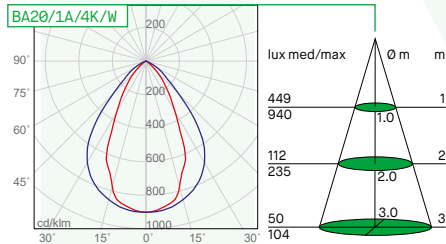

LED HONGLI.

HONGLI LED.

Lifetime 36.000h (rendimento 70%).

Lifetime 36.000h (70% lumen maintenance).

Durée de vie 36.000h (rendement 70%).

Lebensdauer 36.000h (Lichtstrom 70%).

Corpo in alluminio pressofuso a basso contenuto di rame, verniciato grigio, bianco o antracite.

Body in grey, white or anthracite painted die-cast aluminium, copper free.

Corps en fonderie d'aluminium à faible teneur en cuivre.

Aluminiumdruckguss-Gehäuse mit niedrigem Kupferanteil.

L'apparecchio è dotato di base di fissaggio a parete pre cablata con morsetti ad innesto rapido.

The luminaire is equipped with wall mounting base including plug and play terminal block.

L'appareil est fourni avec base de fixation au mur pré-cablée avec borne de connexion rapide.

Leuchte geliefert mit Befestigungsbasis, vorverkabelt mit Schnellverbindungsanschluss, für Wandinstallation.

Vetro trasparente con diffusore micro-prismatico.

Transparent glass with micro prismatic diffuser.

Verre transparent avec diffuseur micro-prismatique.

Transparentes Glas mit mikroprismatischem Diffusor.

Guarnizioni in silicone. Viti in acciaio Inox.

Silicone gaskets. Stainless steel screws.

Joints en silicone. Vis en acier inox.

Silikondichtungen. Edelstahl-Schrauben.

Scheda LED dimmerabile a tensione di rete 220-240V.

220-240V dimmable LED board.

LED dimmable en tension 220-240V.

Dimmbare LED, Netzspannung 220-240V.

G