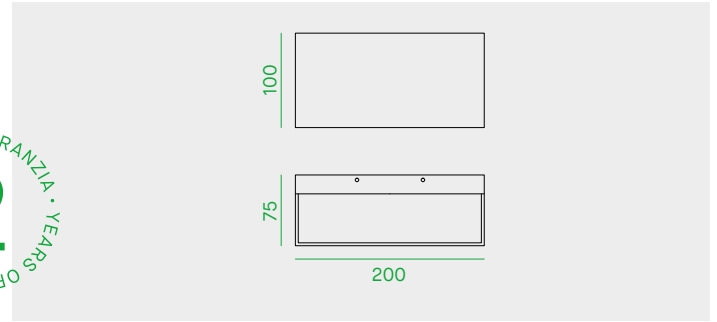

2 ANNI DI GARANZIA • YEARS OF GUARANTEE

**BA20/1A**

Code	Nominal/lm	Real/lm	W	CCT	Beam
<b>BA20/1A/3K/W</b>	1350	938	15	3000K	80x60°
<b>BA20/1A/4K/W</b>	1500	1042	15	4000K	80x60°
<b>BA20/1A/3K/G</b>	1350	938	15	3000K	80x60°
<b>BA20/1A/4K/G</b>	1500	1042	15	4000K	80x60°
<b>BA20/1A/3K/A</b>	1350	938	15	3000K	80x60°
<b>BA20/1A/4K/A</b>	1500	1042	15	4000K	80x60°

Apparecchio LED per installazione a parete, con fascio mono direzionale.

LED fitting for wall-mounted installation, with mono direction emission.

Applique murale LED avec émission de lumière mono directionnelle.

Lebensdauer 36.000h (Lichtstrom 70%).

Corpo in alluminio pressofuso a basso contenuto di rame, verniciato grigio, bianco o antracite.

Body in grey, white or anthracite painted die-cast aluminium, copper free.