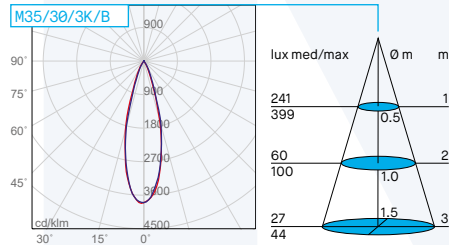

Kit emergenza disponibile su richiesta, da installare in remoto - Emergency kit, for remote use, available upon request

Code	Descrizione	Description	Description	Beschreibung
KIT EM/LED/1H	Kit emergenza per LED 1 ora - Batt.7.2V - 1.5Ah	Emergency kit for LED 1 hour - Batt.7.2V - 1.5Ah	Kit éclairage secours pour LED 1 heure - Batt.7.2V - 1.5Ah	Notfall Kit für LED 1 Stunde - Batt.7.2V - 1.5Ah
KIT EM/LED/3H	Kit emergenza per LED 3 ore - Batt.7.2V - 4Ah	Emergency kit for LED 3 hours - Batt.7.2V - 4Ah	Kit éclairage secours pour LED 3 heures - Batt.7.2V - 4Ah	Notfall Kit für LED 3 Stunden - Batt.7.2V - 4Ah