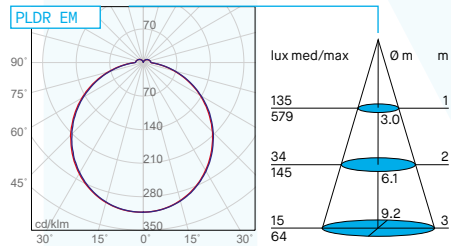

Fotometria a regime
Steady-state photometry:
17.5W - 1855lm