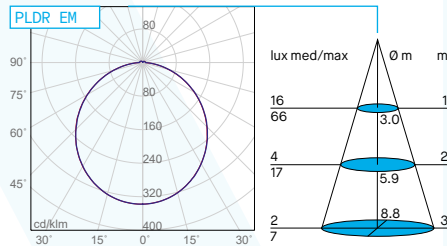

Fotometria in emergenza
Photometry in emergency-state:
1.6W - 196lm