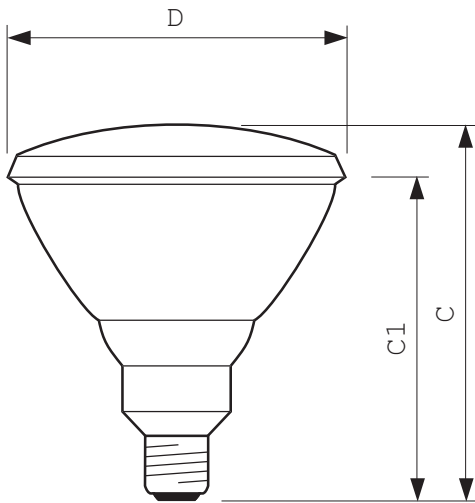

Dimensional drawing

PAR38 Colours 80W E27 230V GR 1CT

Product	C (Max)	C1 (Norm)	D (Norm)
PAR38COL 80W E27 230V GR	137	-	122.5

© 2013 Koninklijke Philips Electronics N.V.
All rights reserved.

Specifications are subject to change without notice. Trademarks are the property of Koninklijke Philips Electronics N.V. or their respective owners.

www.philips.com/lighting

2013, March 19
data subject to change