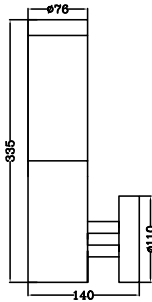

NEW

Wall Fittings-E27
VT-832

SKU: 8623 3800157652421

Voltage:	AC:220-240V,50Hz
Max.Watts:	60w
IP Rating:	IP44
Holder:	E27
Color of Fixture:	White+Stainless Steel
Body Type:	Stainless Steel+PC
Size:	76x376mm
Box Qty:	12 Pcs

NEW

Wall Fittings-E27
VT-833

SKU: 8624 3800157652438

Voltage:	AC:220-240V,50Hz
Max.Watts:	60w
IP Rating:	IP44
Holder:	E27
Color of Fixture:	White+Stainless Steel
Body Type:	Stainless Steel+PC
Size:	76x140x335mm
Box Qty:	12 Pcs

NEW

Bollard Lamp
VT-838

SKU: 8625 3800157652445

Voltage:	AC:220-240V,50Hz
Max.Watts:	60w
IP Rating:	IP44
Holder:	E27
Color of Fixture:	White+Stainless Steel
Body Type:	Stainless Steel+PC
Size:	Ø110X800mm
Box Qty:	6 Pcs

Wall Lamp
VT-837-B

SKU: 8517 3800157637435

Voltage:	AC:220-240V, 50Hz
Max.Watts:	60W
IP Rating:	IP44
Holder:	E27
Color of Fixture:	Matt Black
Body Type:	Aluminium+Clear Glass
Size:	113x236x113mm
Box Qty:	10 Pcs