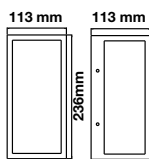

NEW

Wall Fittings-E27
VT-832

SKU: 8623 3800157652421

Voltage:	AC:220-240V,50Hz
Max.Watts:	60w
IP Rating:	IP44
Holder:	E27
Color of Fixture:	White+Stainless Steel
Body Type:	Stainless Steel+PC
Size:	76x376mm
Box Qty:	12 Pcs

NEW

Wall Fittings-E27
VT-833

SKU: 8624 3800157652438

Voltage:	AC:220-240V,50Hz
Max.Watts:	60w
IP Rating:	IP44
Holder:	E27
Color of Fixture:	White+Stainless Steel
Body Type:	Stainless Steel+PC
Size:	76x140x335mm
Box Qty:	12 Pcs

NEW

Bollard Lamp
VT-838

SKU: 8625 3800157652445

Voltage:	AC:220-240V,50Hz
Max.Watts:	60w
IP Rating:	IP44
Holder:	E27
Color of Fixture:	White+Stainless Steel
Body Type:	Stainless Steel+PC
Size:	Ø110X800mm
Box Qty:	6 Pcs

Wall Lamp
VT-837-B

SKU: 8517 3800157637435

Voltage:	AC:220-240V, 50Hz
Max.Watts:	60W
IP Rating:	IP44
Holder:	E27
Color of Fixture:	Matt Black
Body Type:	Aluminium+Clear Glass
Size:	113x236x113mm
Box Qty:	10 Pcs