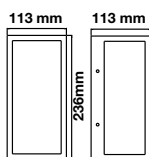

Wall Lamp
VT-837

SKU: 8518   3800157637442